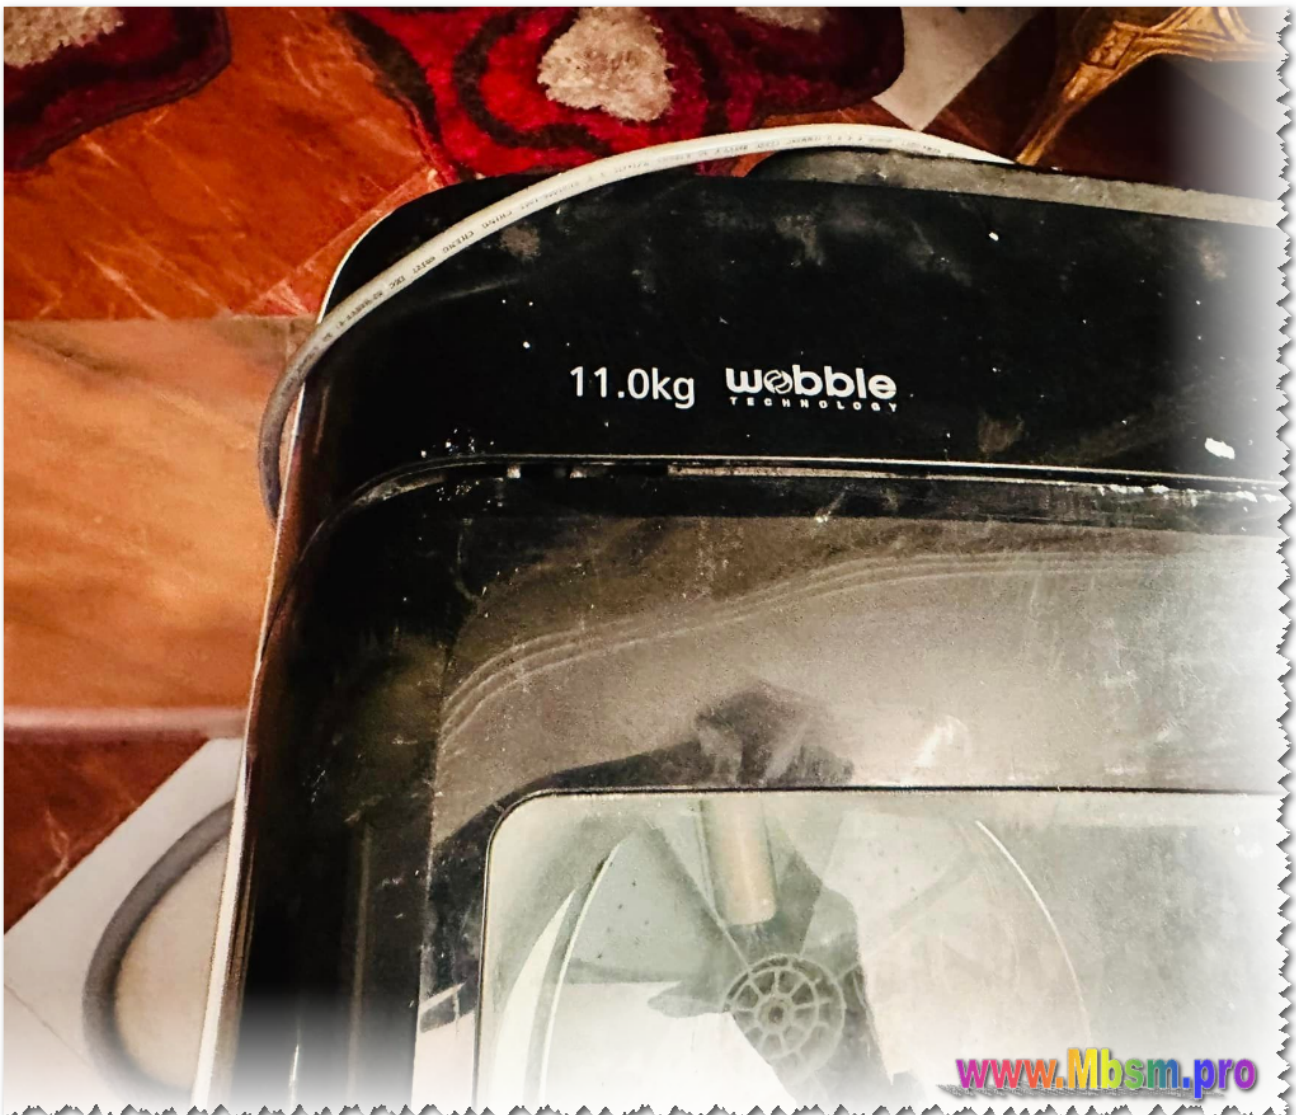

220V -50Hz

480W

MODEL NO. : WA11F5S4

MAXIMUM DRY MASS OF TEXTILES: 11.0kg

MAXIMUM WATER LEVEL:

PPROVAL NO.

MADE IN THAILAND

THIS MODEL IS ONLY FOR EGYPT MARKET

WA11F5S4UWA/AS

01

SERIAL NO. : P9K45DBF400347B